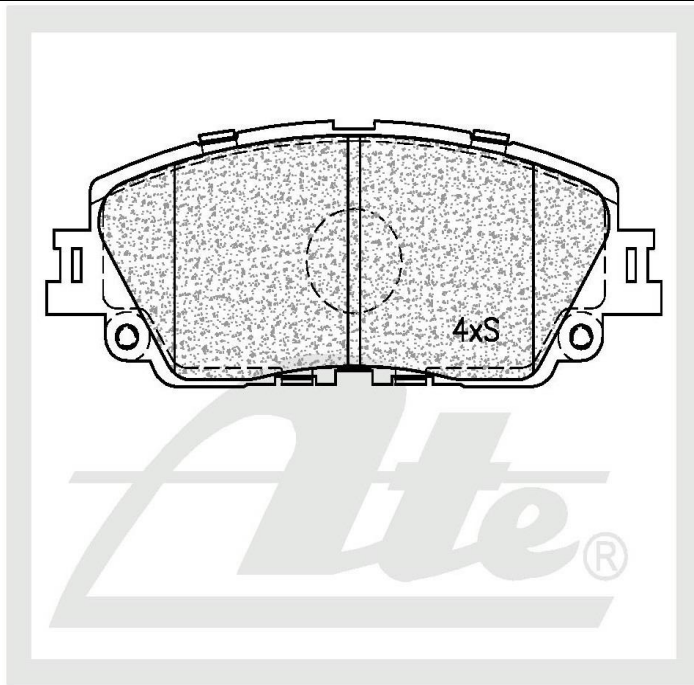

TECHNICAL BULLETIN
23 JANUARY 2020

ATE1358

(ATE and Teves are registered trademarks of Continental Teves AG & Co oHG and/or its affiliates in Frankfurt Germany and other Countries)

NEW PART NUMBER UPDATE

Drawing

← 142.6 →   56   ← 17 →

Details of New Part

BRAKE PAD - FRONT

Brake Pad Sizes:

Length - 142.6mm

Height - 56mm

Thickness - 17mm

Box Dimensions

Weight - 1637g

L - 170.2mm

H - 55mm

W - 130.4mm

Barcode

ATE1358

Vehicle Applications

LEXUS UX (_AA1_;_AH1_) 2018-;
TOYOTA RAV 4 V(_A5_) 2018-.

Fr.   Position   Rr.

CALL NOW TO ORDER YOUR STOCK !!!

(011) 898 1800

Picture(s) of vehicle(s) that this part is suitable for: